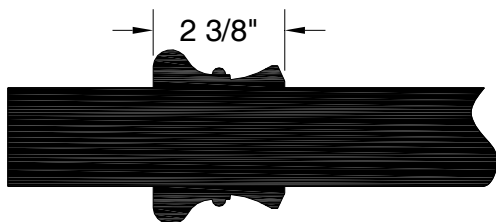

INFINITY MOLDINGS

1-3/8" STANDARD RAISED

1-3/4" STANDARD RAISED

1-3/8" STANDARD FLUSH

1-3/4" STANDARD FLUSH

1-3/8" STANDARD PLANT-ON

1-3/4" STANDARD PLANT-ON

ARCHITECTURAL MOLDINGS

1-3/4" ARCHITECTURAL RAISED

1-3/4" ARCHITECTURAL FLUSH

1-3/4" ARCHITECTURAL PLANT-ON

DESIGNERS MOLDINGS

1-3/4" DESIGNER RAISED

1-3/4" DESIGNER FLUSH

OTHER MOLDINGS

1-3/8" STANDARD MIRROR

1-3/4" STANDARD MIRROR

1-3/4" OPEN LOUVER

1-3/4" FALSE LOUVER

1-3/4" GLASS STOP